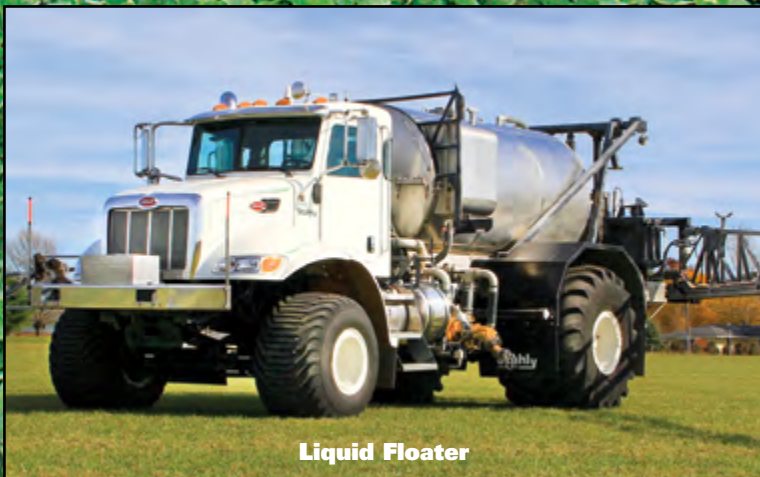

Liquid Floater