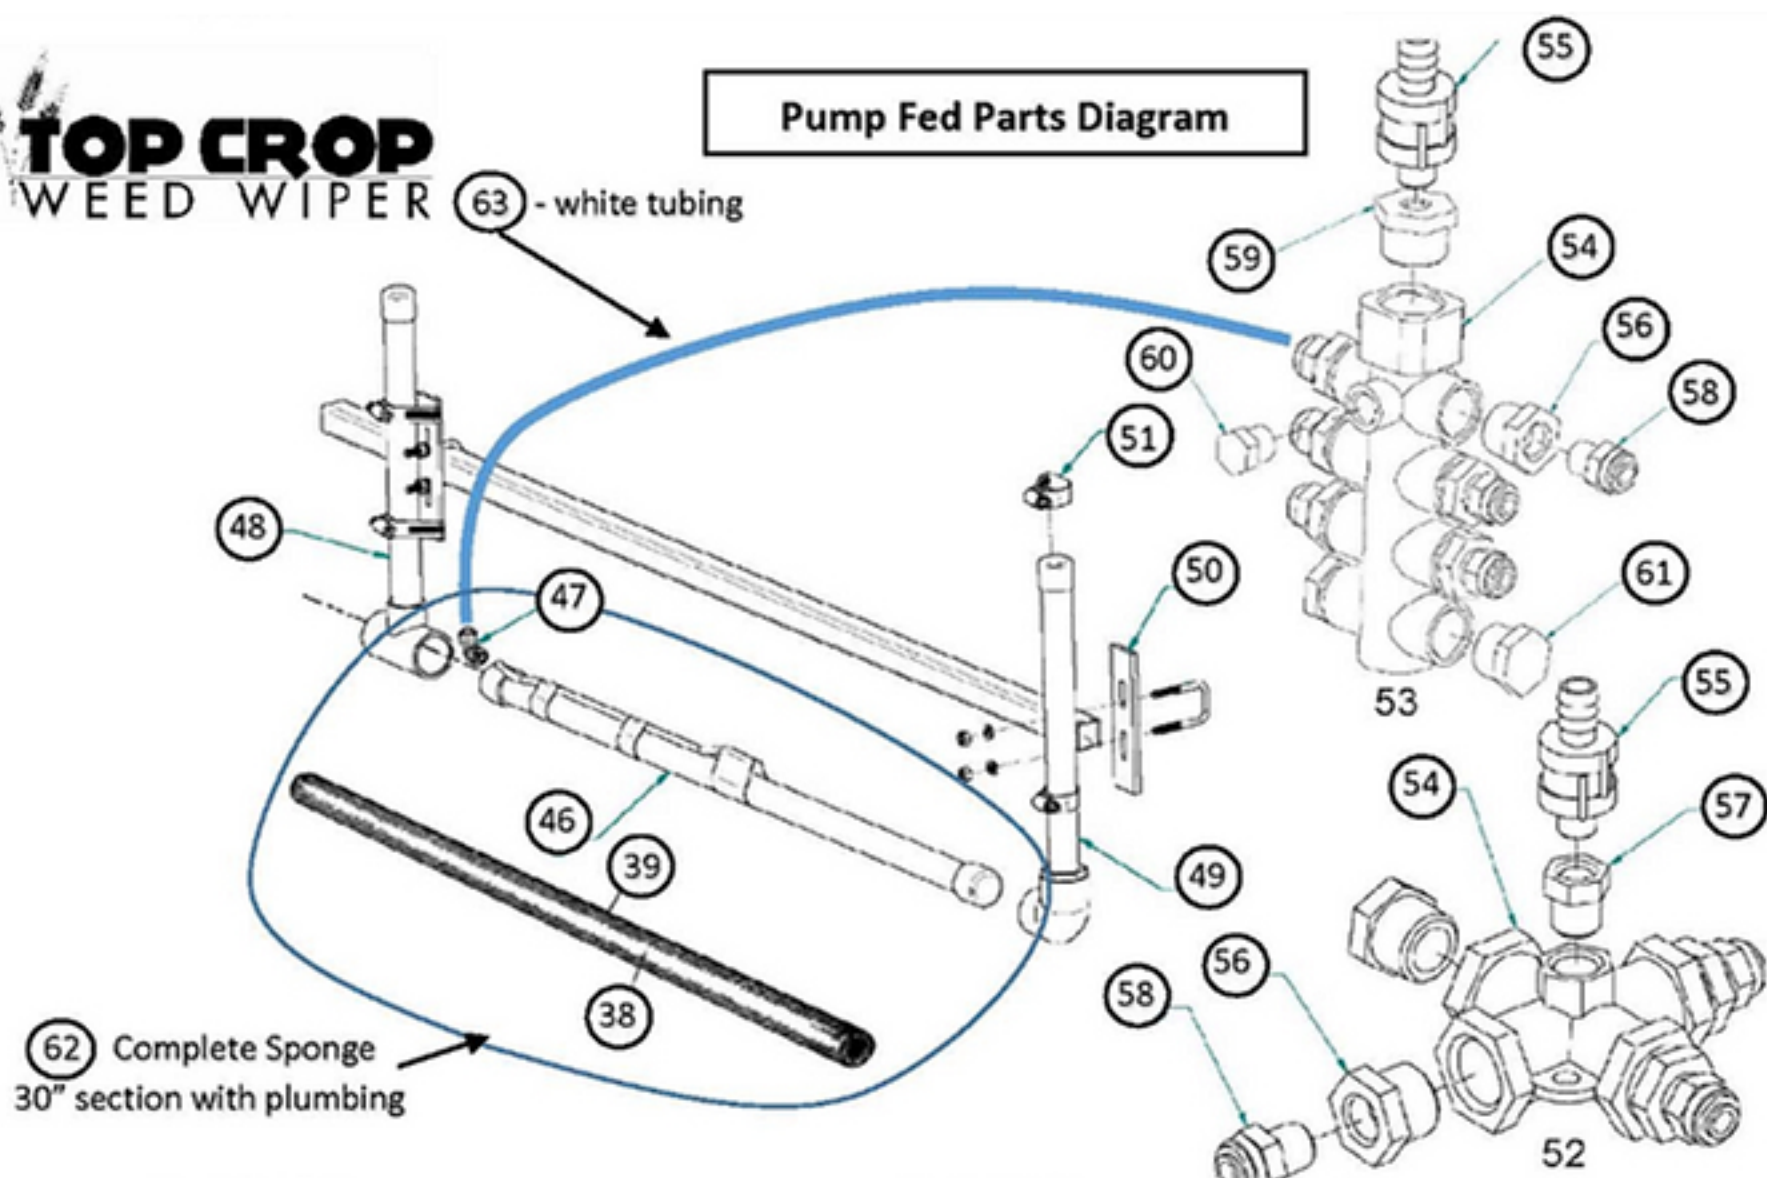

**Pump Fed Parts Diagram**

**Top Crop (Pump fed) Parts**

Key	Part #	Description
46	PV3429	PVC/Plumbing (pump fed)
47	HE0014	PTC Union Elbow 1/4"
48	WW2346-TC	Riser Tee for (Pump fed)
49	WW2336-TC	Riser EL for (Pump fed)
50	WWTC02	Boom Plate (req. U Bolt)
51	CL0024	#24 SS worm drive clamp
52	WWTCM10-C	4 port Manifold
53	WWTCM**-C	5 - 8 port Manifold
54	WWTCM08	8 port Manifold body only
55	LM0011	Check Valve (Anti-siphon)
56	HB5025	1/2" MPT x 1/4" FPT Reducer
57	HB2518	1/4" MPT x 1/8" FPT Reducer
58	HE5144	1/4" MPT x 1/4" PTC Fitting
59	HB3418	3/4" MPT x 1/8" FPT Reducer
60	HB1114	1/4" MPT Plug
61	HB1112	1/2" MPT Plug
62	WWTC30	30" Sponge sect. complete
63	WW1215-W	1/4" White Poly Tubing